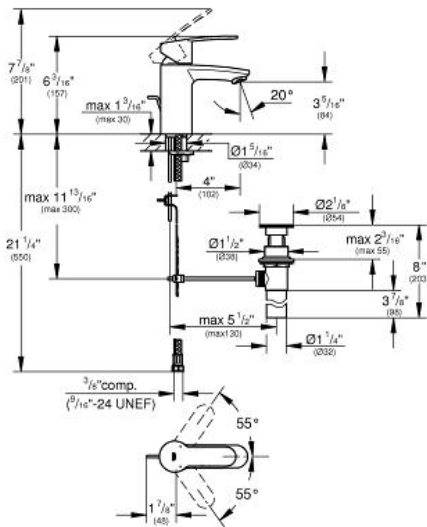

# EUROSTYLE COSMOPOLITAN 4" Centerset Bathroom Faucet S- Size

MODEL # 2303600A

GROHE America, Inc | 200 North Gary Avenue, Suite G, Roselle, IL 60172  
Phone: +1 (800) 444-7643 | Fax: +1 (800) 225-2778 | us-customerservice@grohe.com

## Product Description: 4" Centerset Bathroom Faucet S-Size

### Standard Specification:

- GROHE EcoJoy technology for less water and perfect flow
- Single hole installation
- GROHE SilkMove 35 mm ceramic cartridge
- GROHE StarLight chrome finish
- Adjustable flow rate limiter
- Pop-up waste set
- Stainless steel flex lines
- GROHE QuickFix installation system with centering support
- Optional temperature limiter ref. no. 46 375
- Max flow rate: 1.2 gpm (4.56 L/min)