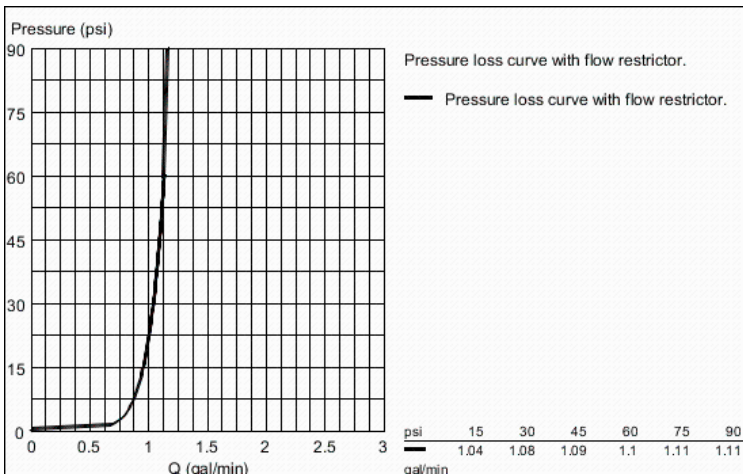

# EUROSTYLE COSMOPOLITAN 4" Centerset Bathroom Faucet S- Size

MODEL # 2303600A

GROHE America, Inc | 200 North Gary Avenue, Suite G, Roselle, IL 60172  
Phone: +1 (800) 444-7643 | Fax: +1 (800) 225-2778 | us-customerservice@grohe.com

## Product Description: 4" Centerset Bathroom Faucet S-Size

### Standard Specification:

- GROHE EcoJoy technology for less water and perfect flow
- Single hole installation
- GROHE SilkMove 35 mm ceramic cartridge
- GROHE StarLight chrome finish
- Adjustable flow rate limiter
- Pop-up waste set
- Stainless steel flex lines
- GROHE QuickFix installation system with centering support
- Optional temperature limiter ref. no. 46 375
- Max flow rate: 1.2 gpm (4.56 L/min)